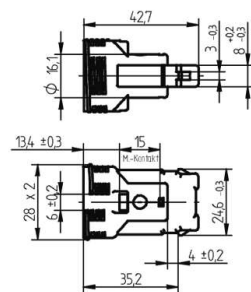

 Create pdf

Edison Screw and Bayonet lampholders

22.230.3946

E14

colour	pkg.	wt.	part no.
white	500	9 g	22.230.3946.50
black	500	9 g	22.230.3946.80

Snap in fixing

Housing: PET

- Reduced height

T 210					2 A 250 V
		0.5 - 1.5 mm ²	max. ø 1.8 mm	0.5 - 1.5 mm ²	

Document generated on: Th, 9. February 2017 - 16:14